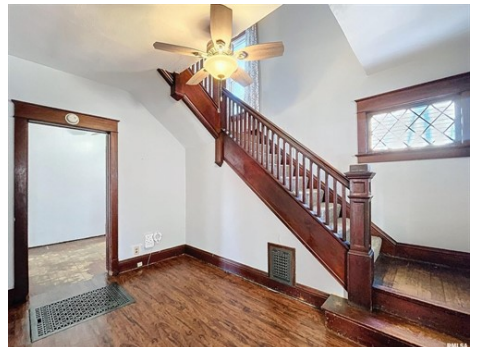

\$ 90,000

1915 15th St, Moline, IL 61265

- » Beds: 3 | Baths: 1 Full
- » MLS #: QC4259556
- » Single Family | 1,770 ft² | Lot: 6,400 ft²
- » More Info: 191515thSt.IsForSale.com

Rich Bassford CRS., GRI.
 Melissa Greer, Amanda
 DuPrey, Rob Bermes, Tim
 Holevoet, Leann Noack and
 J.C. Brenny
 (309) 215-9400 (The Bassford
 Team)
 (309) 797-5800 (Office)
 info@thebassfordteam.com
 https://www.richbassford.com/

RE/MAX Concepts
 4555 Utica Ridge Road
 Bettendorf, IA 52722
 (309) 215-9400

Motivated Seller!! This classic two-story home in Moline offers 3 bedrooms, 1 bathroom, and original charm paired with spacious rooms throughout. Located near Browning Park, John Deere Middle School, and Avenue of the Cities, this property is full of potential! The main floor features a grand foyer, living room, office, formal dining room, and a kitchen with a pantry. An enclosed back porch doubles as a mudroom, and the office could be converted into a main-floor bedroom. Upstairs, you'll find three spacious bedrooms and a refreshed bathroom with a new tub surround and vanity. Original hardwood floors can be found on the main floor, and the unfinished basement offers ample storage. Outside, the fenced backyard provides privacy and room to add a garage. Recent updates include fresh paint in most rooms, new laminate flooring, a new kitchen sink, and the replacement of the front porch skirting. Sold as-is, this home is ready for your finishing touches. Schedule your showing today!